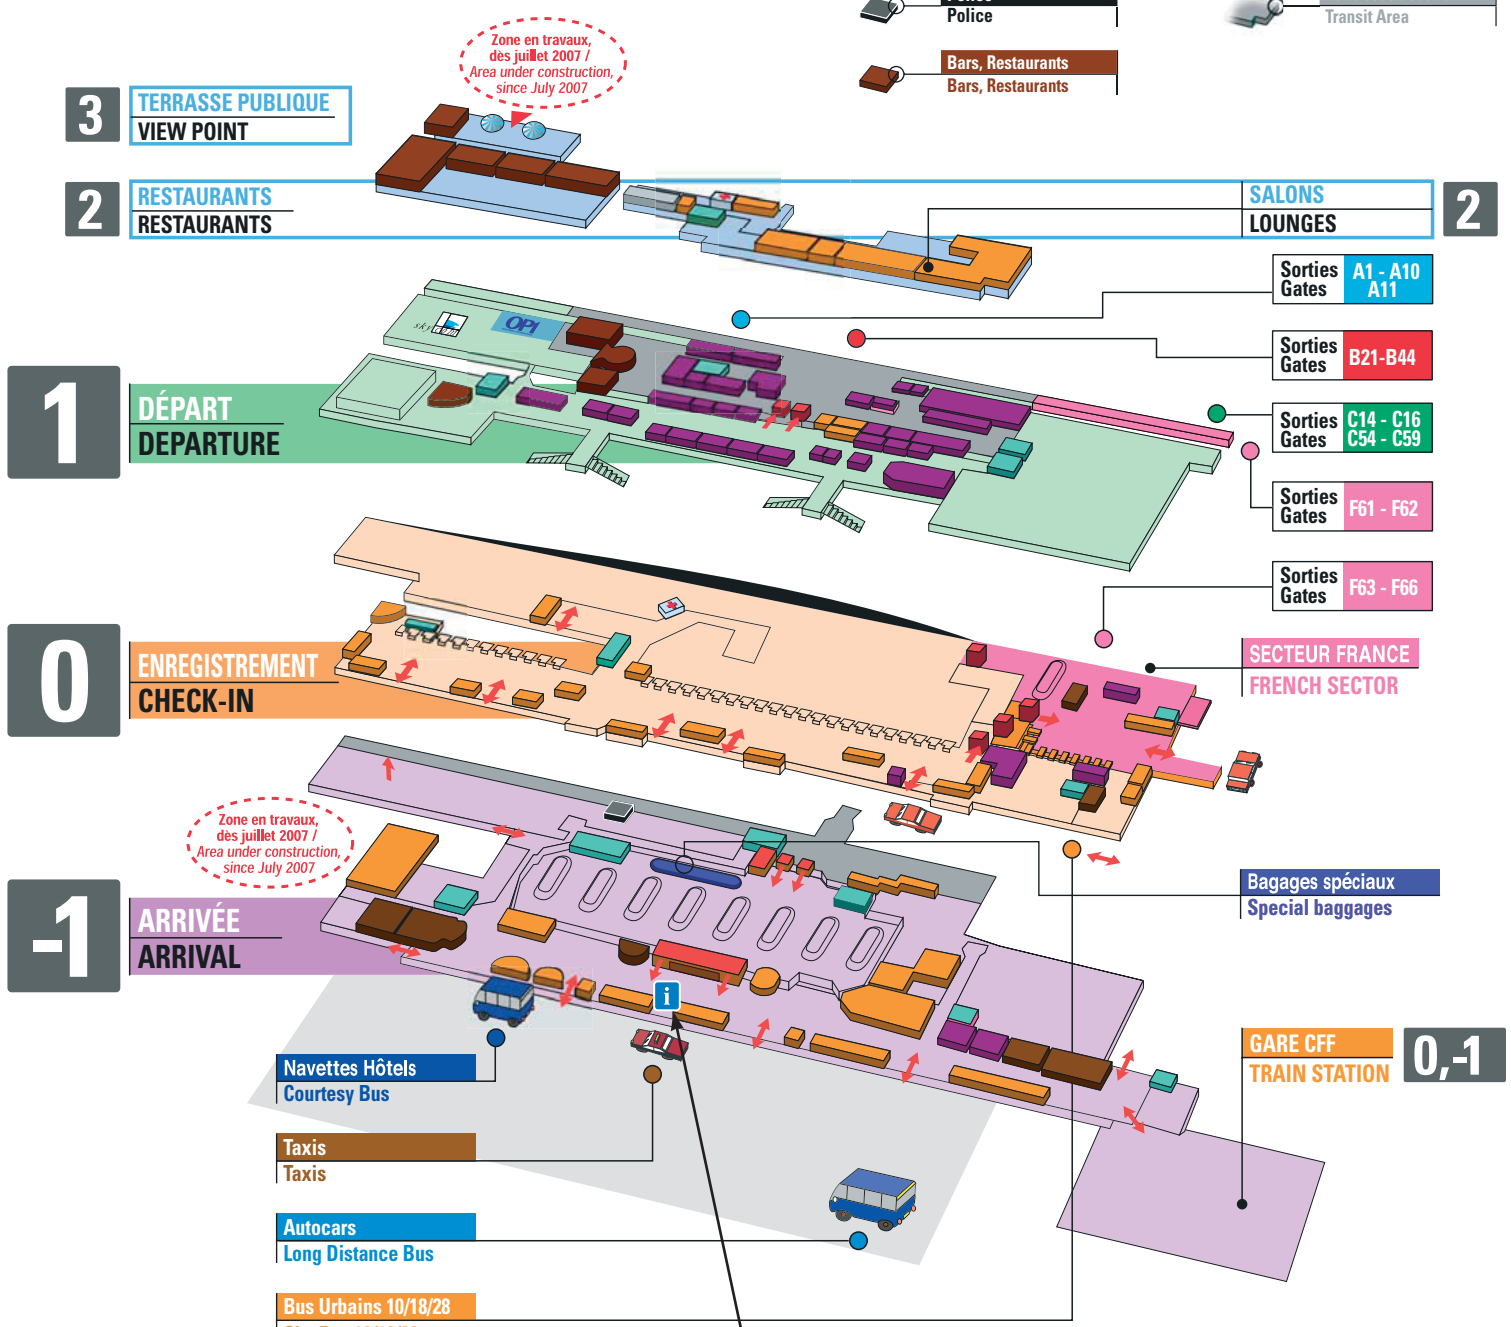

# Terminal

## Plan du terminal T1

Terminal T1 map

# Terminal

-  **Toilettes**  
Lavatories
-  **Douane/Contrôle Police**  
Customs/Control Police
-  **Police**  
Police
-  **Bars, Restaurants**  
Bars, Restaurants
-  **Boutiques**  
Shops
-  **Services**  
Facilities
-  **Zone sous douane**  
Transit Area

All informations and meeting point at the airport tourist office

 **Shuttle - Transfers - Services**